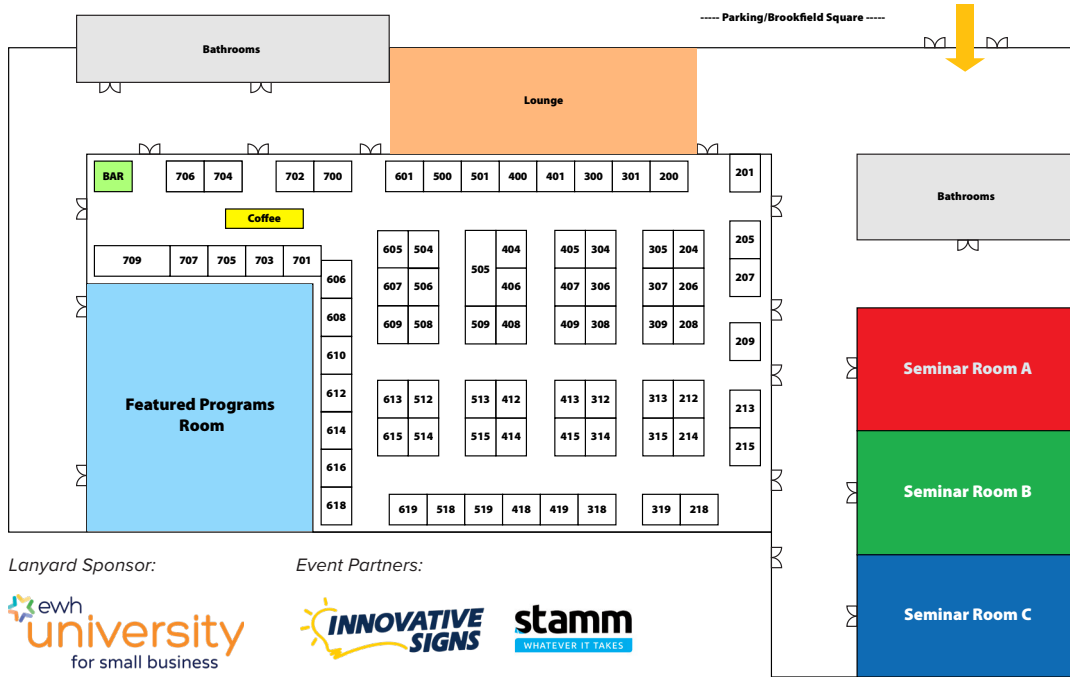

BizExpo

May 21, 2026

Lanyard Sponsor:

Event Partners:

COMPANY BOOTH

Antigua Catering/Tennyson.....	514
ARCOA.....	618
BBB Wisconsin.....	406
BizTimes Media.....	613
Brewhouse Inn & Suites and Stella Hotel & Ballroom.....	506
Bridge Financial Wellness.....	400
Burke Candy & Ingredients.....	619
Camo Crew Responsible Removal.....	508
Carthage College.....	705
Centurion Data Systems.....	608
Cinch I.T.....	504
City of Milwaukee - Department of Compliance and Engagement - SBE.....	616
Concordia University Wisconsin.....	407
Connect Chiropractic.....	610
Data Holdings.....	408
EOS Worldwide.....	208
EWB University for Small Business.....	505
First and Bowl.....	707
FLEX Payment Solutions.....	405
Fred Astaire Dance Studios - Wisconsin.....	204
GenAlpha Technologies.....	313
Geronimo Hospitality Group.....	700
Hausmann Group.....	703
Horicon Bank.....	307
InCheck.....	605
Innovative Signs Inc.....	213
James Imaging Systems.....	418
Kraus-Anderson Construction Company.....	601
Lakeland Care Plus.....	318
Lakeland University.....	607
Lauber Business Partners, Inc.....	306
Leftherium.....	305
Lisbon Creek Systems.....	702
ManagePoint.....	512
Mandel Company.....	207
Mattys Bar, Grille & Catering.....	215
Midwest Fiber Networks.....	409
Miller Headshot Co.....	200
Milwaukee Bucks.....	709
Milwaukee Steel Corporation.....	308
MKE - Milwaukee Mitchell International Airport.....	509
Notable Tek.....	500
Office Furniture Resources.....	401
Ontech Systems, Inc.....	414
Orthopaedic Associates of Wisconsin.....	606
Ottawa University.....	206
Pavlic Vending & Modern Coffee.....	300
Paylocity.....	704
PLM Paving and Concrete.....	212
Pop's Kettle Corn.....	304
Property Obsession Network.....	309
QPS Employment Group.....	612
River Run.....	301
Saturn Lounge.....	404
Slingshot Data Labs.....	214
Sounds Rite.....	513
Summerfest.....	205
Sustainable Business Council.....	501
SVA Certified Public Accountants.....	412
The MRD Group.....	609
U.S. Bank.....	209
UW-Milwaukee Lubar College of Business.....	319
Viking Communications, Inc.....	701
VirtualArmor.....	315
WCTC I Corporate Training Center.....	312
We Energies.....	218
Wealthspire.....	413
WhirlyBall.....	706
WUWM 89.7.....	314

COMPANY BOOTH